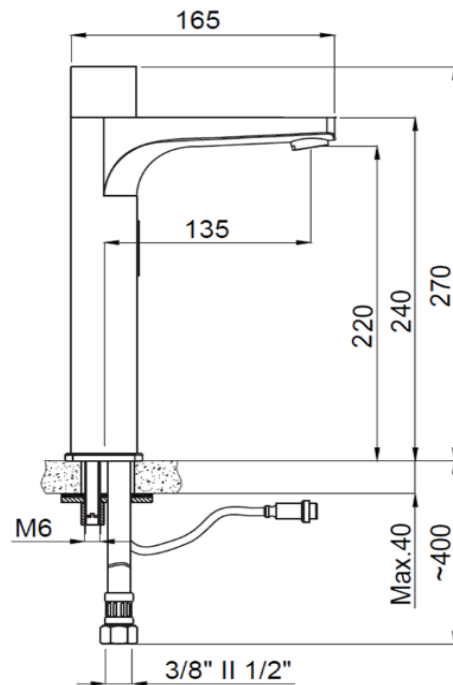

Product Ref Code :	VTA 15454561
Material :	Brass
Finish :	Chrome Plated
Mounting Type :	Deck Mounted
Flow Rate :	Maximum 1.9ltr per minute

DIMENSIONAL DRAWING :