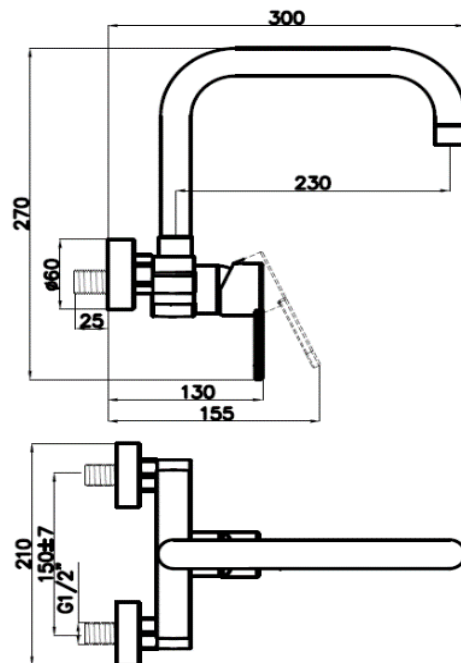

Verde UAE: Tel 02 559 8662 / P.O. Box 45557 Abu Dhabi
Website: www.verdeuae.com / Email: info@verdeuae.com

Verde reserves the right to revise the technical data as above, and is subject to change