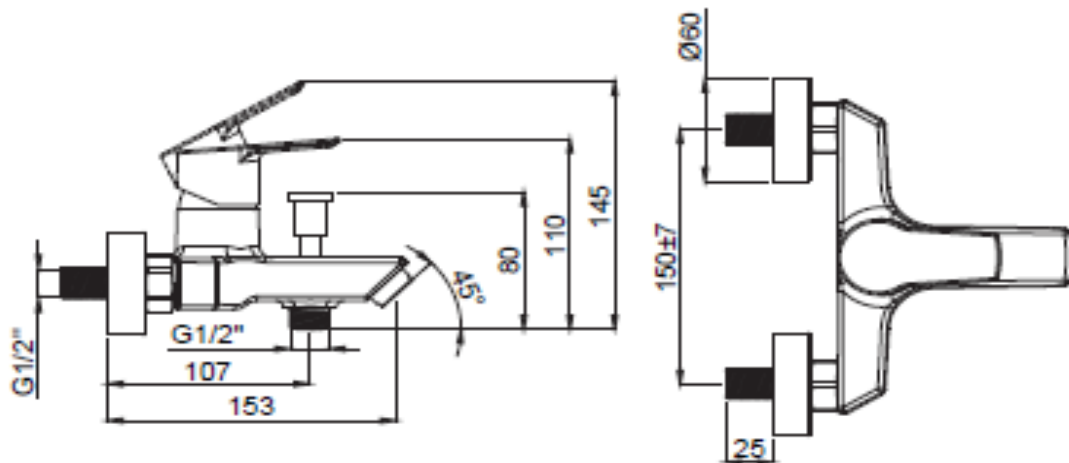

PRODUCT DESCRIPTION: Star Bath Shower Mixer Chrome.

Product Ref Code :	VTA 15710501
Material :	Brass
Finish :	Chrome Plated
Mounting Type :	Wall Mounted
Flow Rate :	Maximum 6ltr per minute

DIMENSIONAL DRAWING :