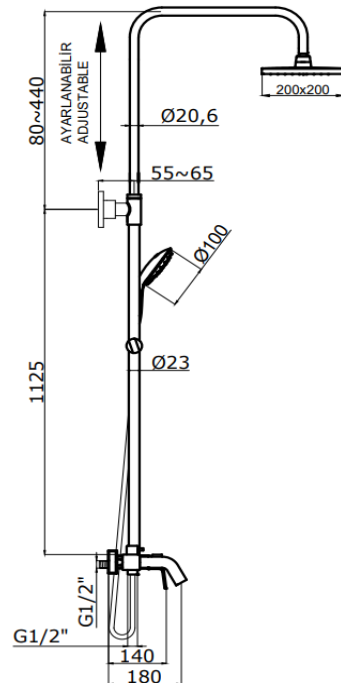

DIMENSIONAL DRAWING :

Verde UAE: Tel 02 559 8662 / P.O. Box 45557 Abu Dhabi
Website: www.verdeuae.com / Email: info@verdeuae.com

Verde reserves the right to revise the technical data as above, and is subject to change