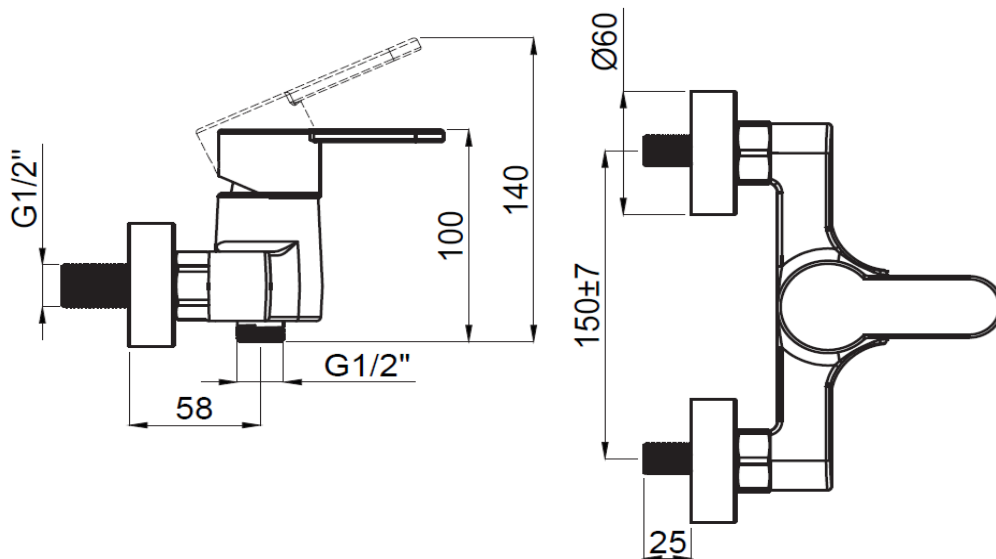

PRODUCT DESCRIPTION: Mercury Shower Mixer Chrome.

Product Ref Code :	VTA 15490601
Material :	Brass
Finish :	Chrome Plated
Mounting Type :	Wall Mounted
Flow Rate :	Maximum 6ltr per minute

DIMENSIONAL DRAWING :