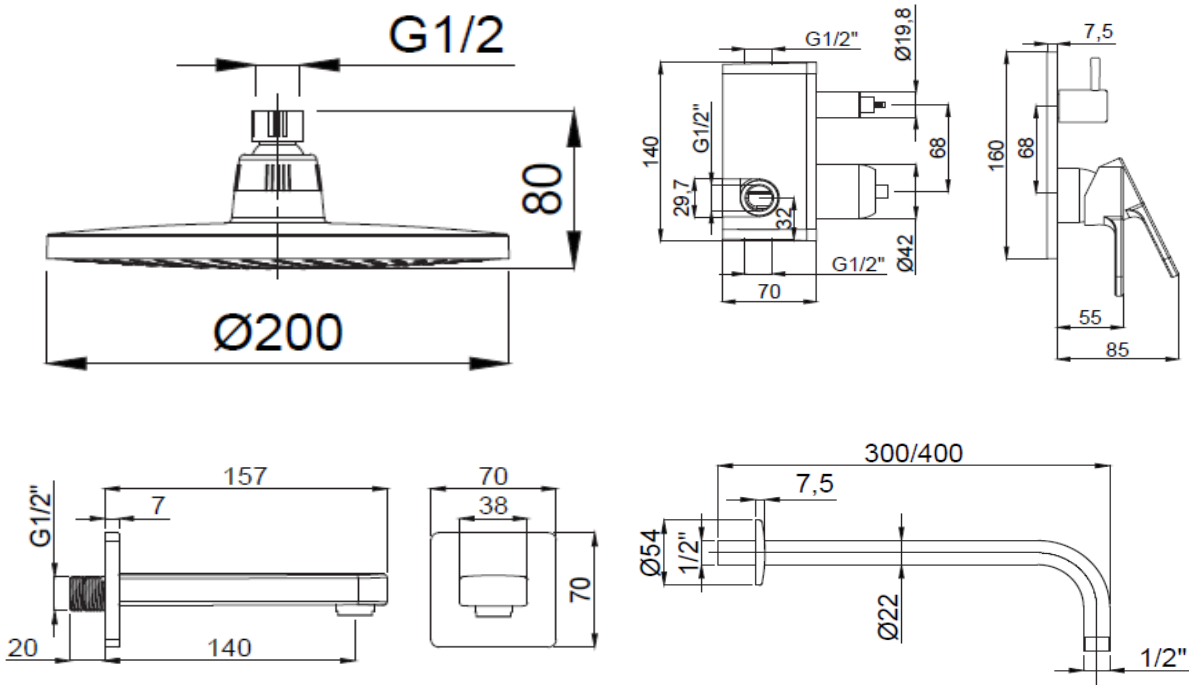

DIMENSIONAL DRAWING :

Verde UAE: Tel 02 559 8662 / P.O. Box 45557 Abu Dhabi
Website: www.verdeuae.com / Email: info@verdeuae.com

Verde reserves the right to revise the technical data as above, and is subject to change