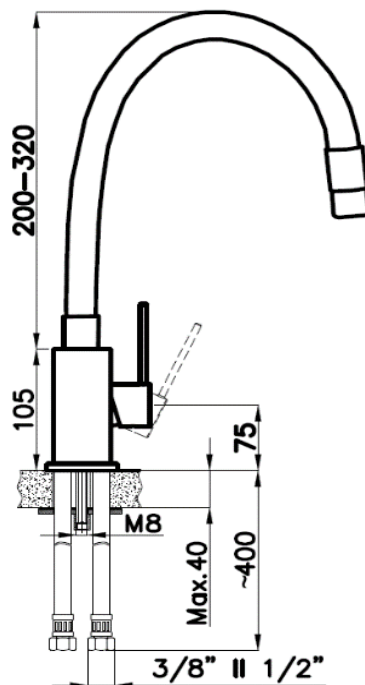

Product Ref Code :	VTA 15494321
Material :	Brass
Finish :	Black/Chrome
Mounting Type :	Deck Mounted
Flow Rate :	Maximum 6ltr per minute

DIMENSIONAL DRAWING :