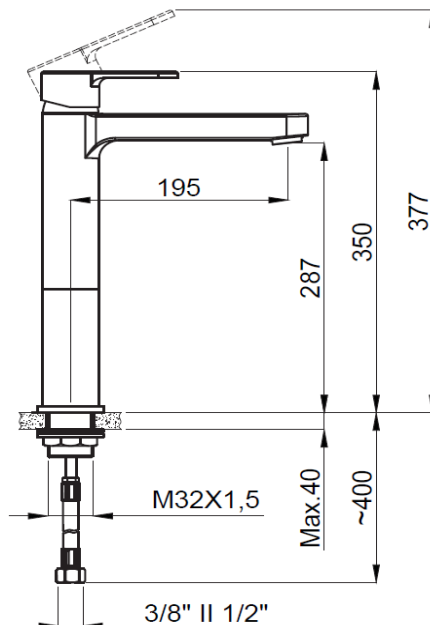

DIMENSIONAL DRAWING :

Verde UAE: Tel 02 559 8662 / P.O. Box 45557 Abu Dhabi
Website: www.verdeuae.com / Email: info@verdeuae.com

Verde reserves the right to revise the technical data as above, and is subject to change