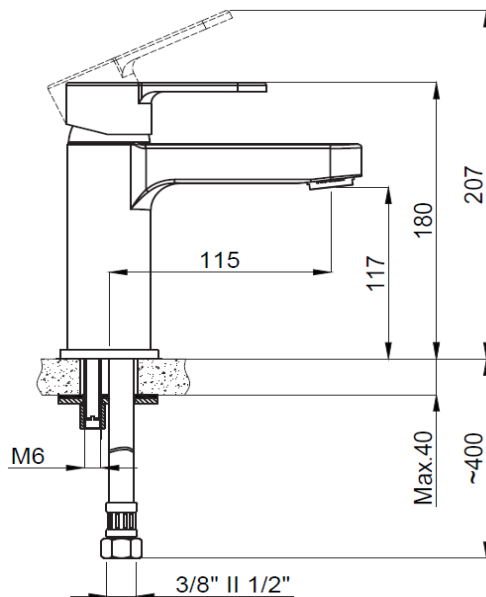

Verde UAE: Tel 02 559 8662 / P.O. Box 45557 Abu Dhabi
Website: www.verdeuae.com / Email: info@verdeuae.com

Verde reserves the right to revise the technical data as above, and is subject to change