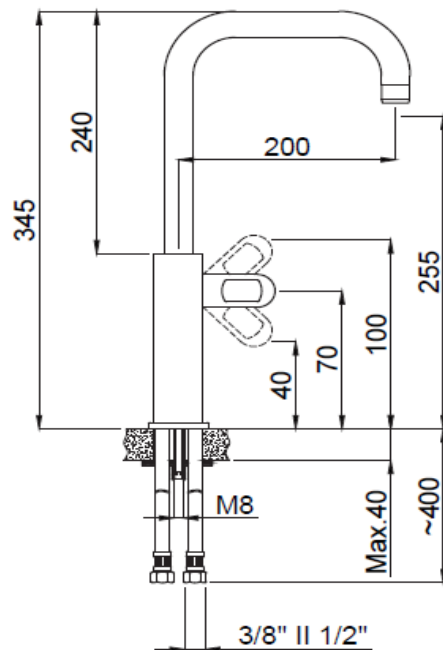

Verde UAE: Tel 02 559 8662 / P.O. Box 45557 Abu Dhabi
Website: www.verdeuae.com / Email: info@verdeuae.com

Verde reserves the right to revise the technical data as above, and is subject to change