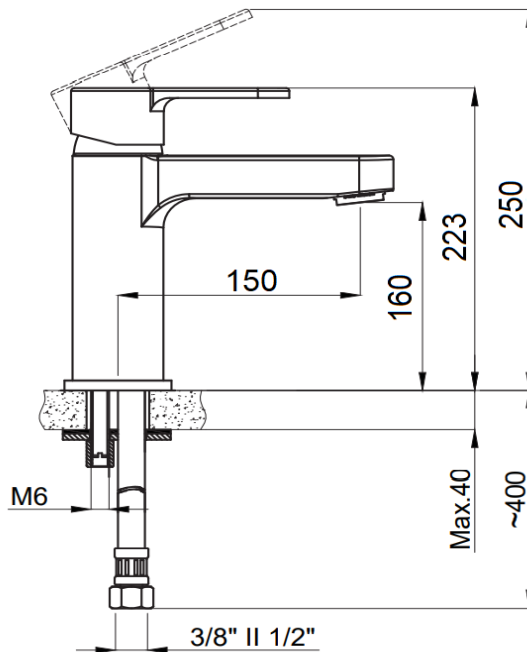

DIMENSIONAL DRAWING :

Verde UAE: Tel 02 559 8662 / P.O. Box 45557 Abu Dhabi
Website: www.verdeuae.com / Email: info@verdeuae.com

Verde reserves the right to revise the technical data as above, and is subject to change