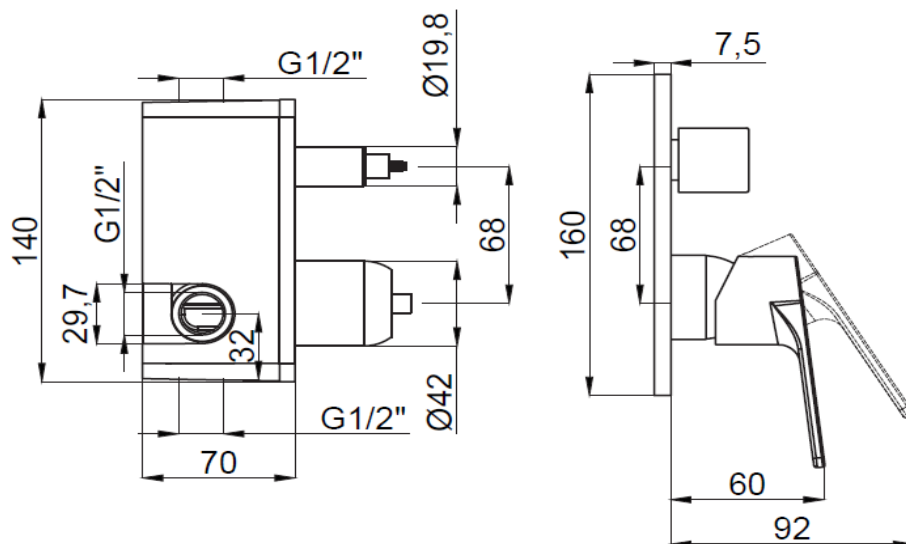

PRODUCT DESCRIPTION: Mercury Bath Shower Mixer Chrome Concealed with unibox.

Product Ref Code	:	VTA 15494931
Material	:	Brass
Finish	:	Chrome Plated
Mounting Type	:	Wall Mounted
Flow Rate	:	N/A

DIMENSIONAL DRAWING :