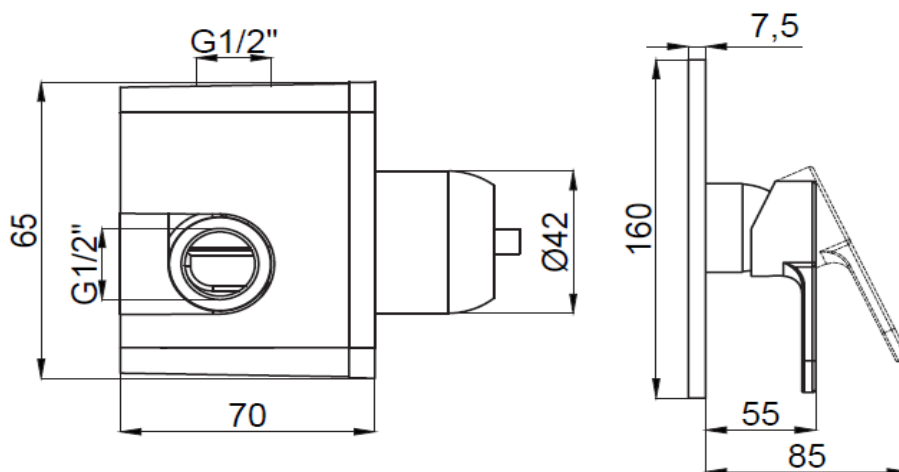

PRODUCT DESCRIPTION: Mercury Shower Mixer Chrome Concealed with unibox.

Product Ref Code :	VTA 15495811
Material :	Brass
Finish :	Chrome Plated
Mounting Type :	Wall Mounted
Flow Rate :	N/A

DIMENSIONAL DRAWING :