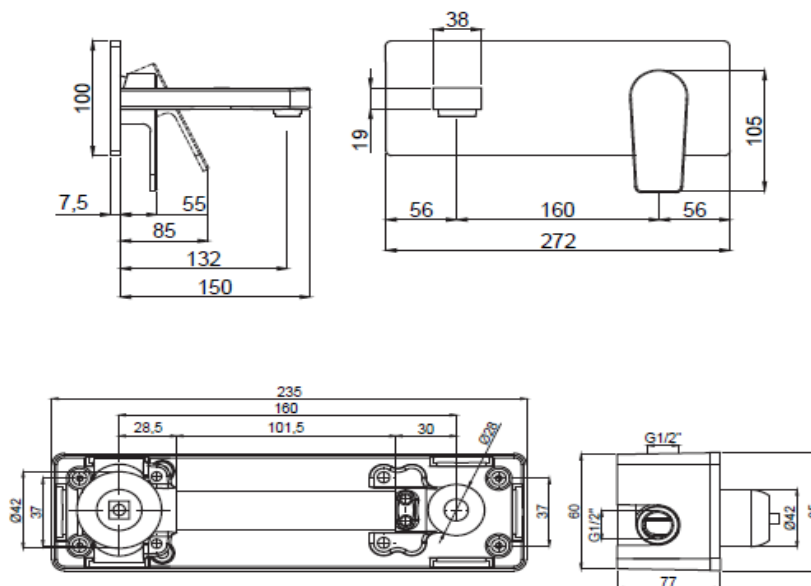

**PRODUCT DESCRIPTION:** Mercury Basin Mixer Chrome Concealed Wall Mounted with clic waste.

<b>Product Ref Code :</b>	<b>VTA 15496101</b>
<b>Material :</b>	<b>Brass</b>
<b>Finish :</b>	<b>Chrome Plated</b>
<b>Mounting Type :</b>	<b>Wall Mounted</b>
<b>Flow Rate :</b>	<b>Maximum 6ltr per minute</b>

**DIMENSIONAL DRAWING :**

Verde UAE: Tel 02 559 8662 / P.O. Box 45557 Abu Dhabi  
Website: [www.verdeuae.com](http://www.verdeuae.com) / Email: [info@verdeuae.com](mailto:info@verdeuae.com)

Verde reserves the right to revise the technical data as above, and is subject to change