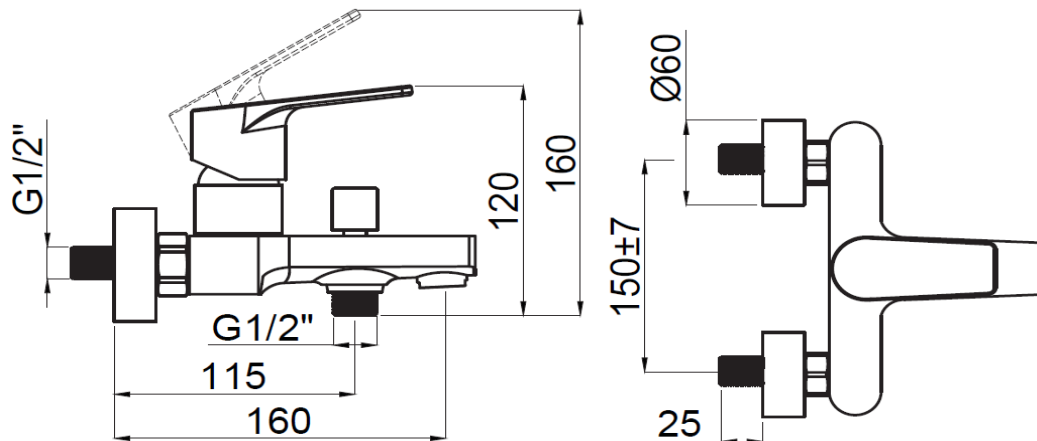

PRODUCT DESCRIPTION: Azur Gold Bath Shower Mixer.

Product Ref Code :	VTA 156805008
Material :	Brass
Finish :	Gold
Mounting Type :	Wall Mounted
Flow Rate :	Maximum 6ltr per minute

DIMENSIONAL DRAWING :

Verde UAE: Tel 02 559 8662 / P.O. Box 45557 Abu Dhabi
Website: www.verdeuae.com / Email: info@verdeuae.com