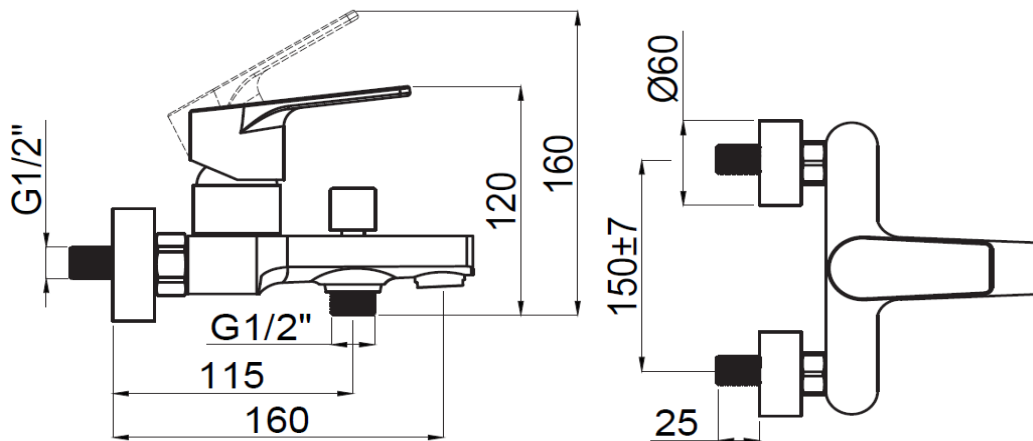

**PRODUCT DESCRIPTION: Azur Bath Shower Mixer Chrome.**

<b>Product Ref Code</b>	<b>:</b>	<b>VT 15680501</b>
<b>Material</b>	<b>:</b>	<b>Brass</b>
<b>Finish</b>	<b>:</b>	<b>Chrome Plated</b>
<b>Mounting Type</b>	<b>:</b>	<b>Wall Mounted</b>
<b>Flow Rate</b>	<b>:</b>	<b>Maximum 6ltr per minute</b>

**DIMENSIONAL DRAWING :**

Verde UAE: Tel 02 559 8662 / P.O. Box 45557 Abu Dhabi  
Website: [www.verdeuae.com](http://www.verdeuae.com) / Email: [info@verdeuae.com](mailto:info@verdeuae.com)

Verde reserves the right to revise the technical data as above, and is subject to change