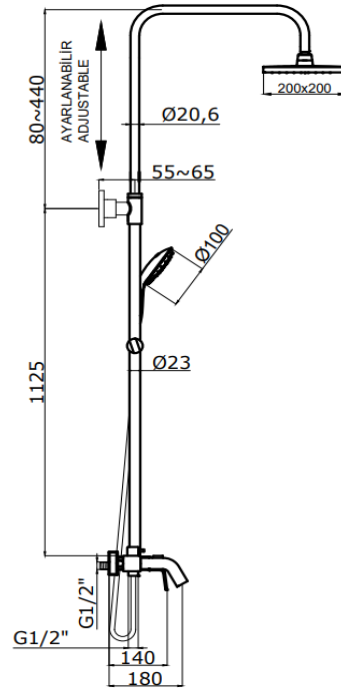

DIMENSIONAL DRAWING :

Verde UAE: Tel 02 559 8662 / P.O. Box 45557 Abu Dhabi
Website: www.verdeuae.com / Email: info@verdeuae.com

Verde reserves the right to revise the technical data as above, and is subject to change