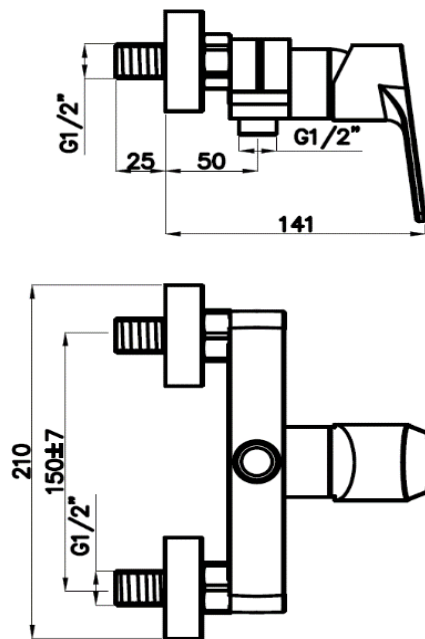

PRODUCT DESCRIPTION: Azur Shower Mixer Chrome.

Product Ref Code :	VTA 15680621
Material :	Brass
Finish :	Chrome Plated
Mounting Type :	Wall Mounted
Flow Rate :	N/A

DIMENSIONAL DRAWING :

Verde UAE: Tel 02 559 8662 / P.O. Box 45557 Abu Dhabi
Website: www.verdeuae.com / Email: info@verdeuae.com