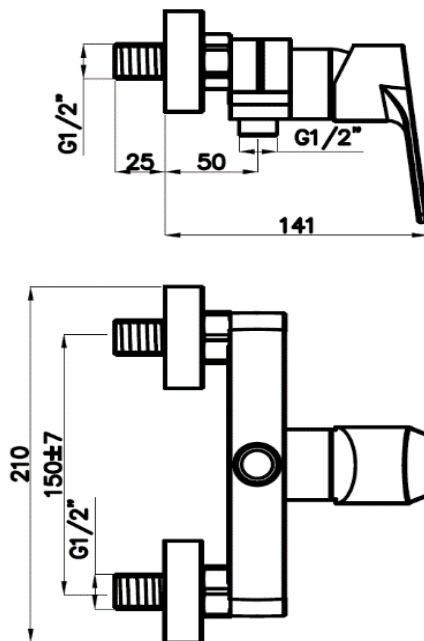

PRODUCT DESCRIPTION: Azur Black Shower Mixer.

Product Ref Code :	VTA 156806224
Material :	Brass
Finish :	Black Matt
Mounting Type :	Wall Mounted
Flow Rate :	N/A

DIMENSIONAL DRAWING :

Verde UAE: Tel 02 559 8662 / P.O. Box 45557 Abu Dhabi
Website: www.verdeuae.com / Email: info@verdeuae.com