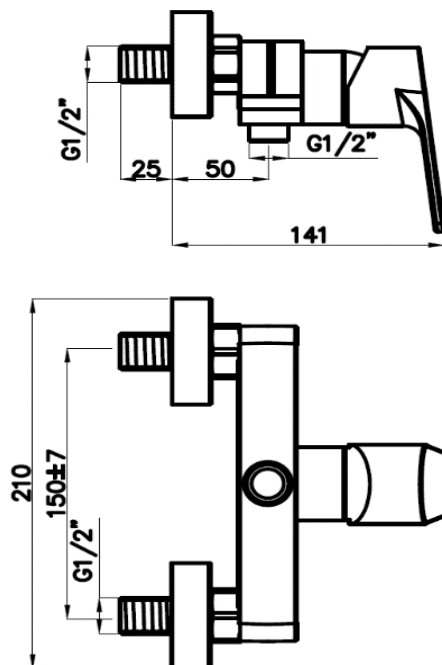

PRODUCT DESCRIPTION: Azur Gold Shower Mixer.

Product Ref Code :	VTA 156806508
Material :	Brass
Finish :	Gold
Mounting Type :	Wall Mounted
Flow Rate :	N/A

DIMENSIONAL DRAWING :

Verde UAE: Tel 02 559 8662 / P.O. Box 45557 Abu Dhabi
Website: www.verdeuae.com / Email: info@verdeuae.com