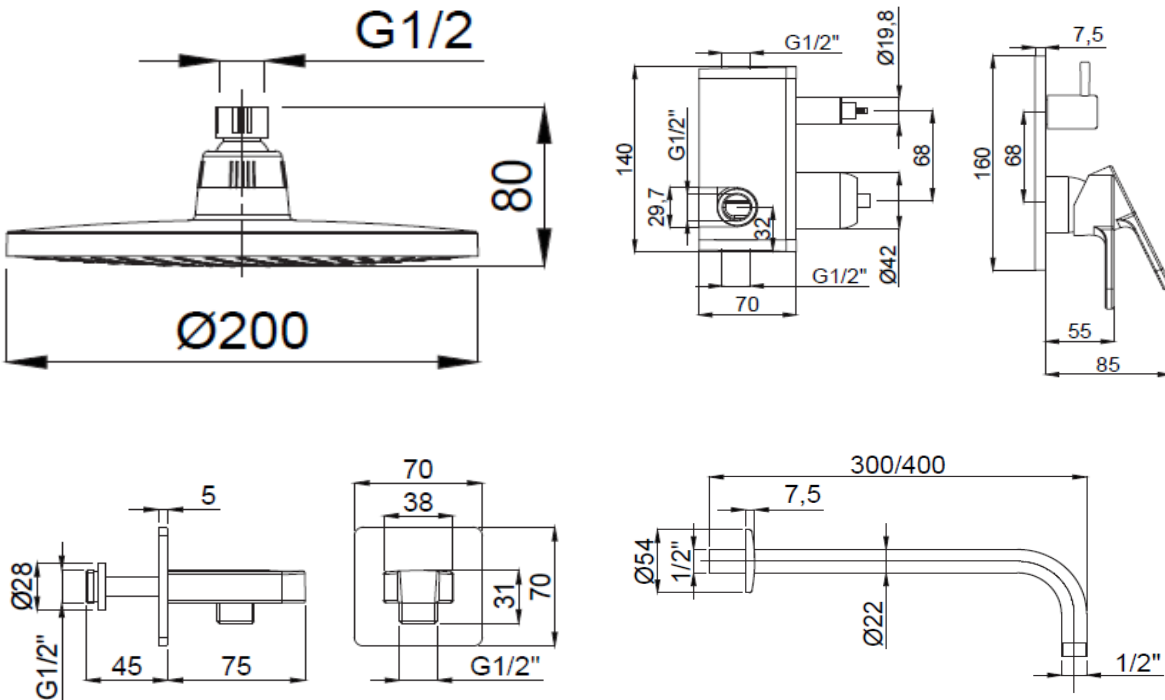

PRODUCT DESCRIPTION: Concealed Shower System Set.

Product Ref Code :	VTA 15490721
Material :	Brass
Finish :	Chrome Plated
Mounting Type :	Wall Mounted
Flow Rate :	Between 7.5-8.5ltr per minute

DIMENSIONAL DRAWING :