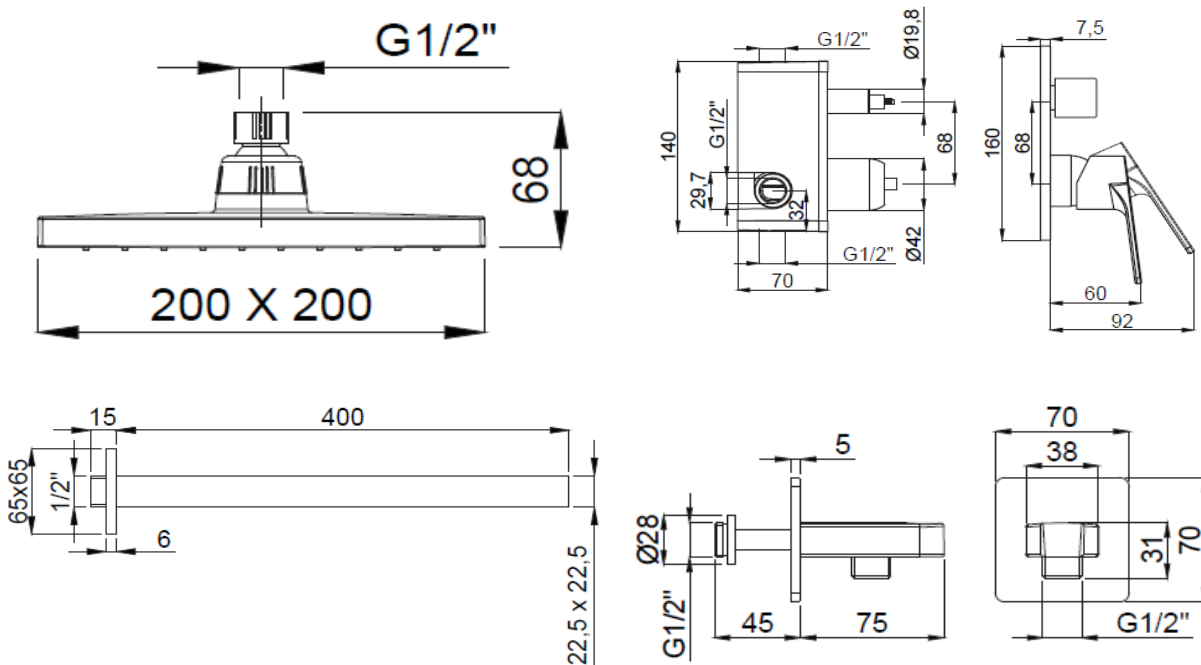

PRODUCT DESCRIPTION: Concealed Shower System Set.

Product Ref Code :	VTA 15680721
Material :	Brass
Finish :	Chrome Plated
Mounting Type :	Wall Mounted
Flow Rate :	Between 7.5-8.5ltr per minute

DIMENSIONAL DRAWING :