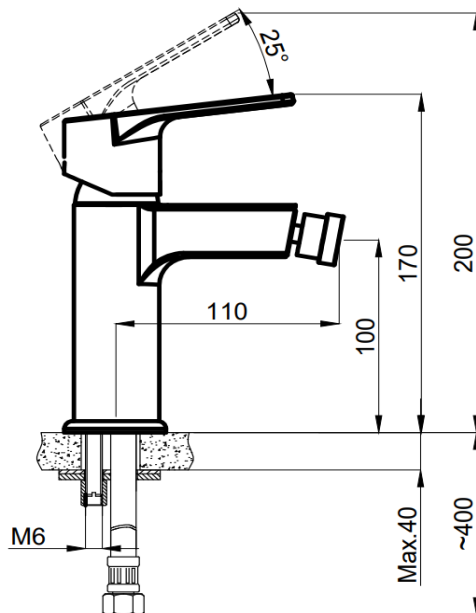

Verde UAE: Tel 02 559 8662 / P.O. Box 45557 Abu Dhabi
Website: www.verdeuae.com / Email: info@verdeuae.com

Verde reserves the right to revise the technical data as above, and is subject to change