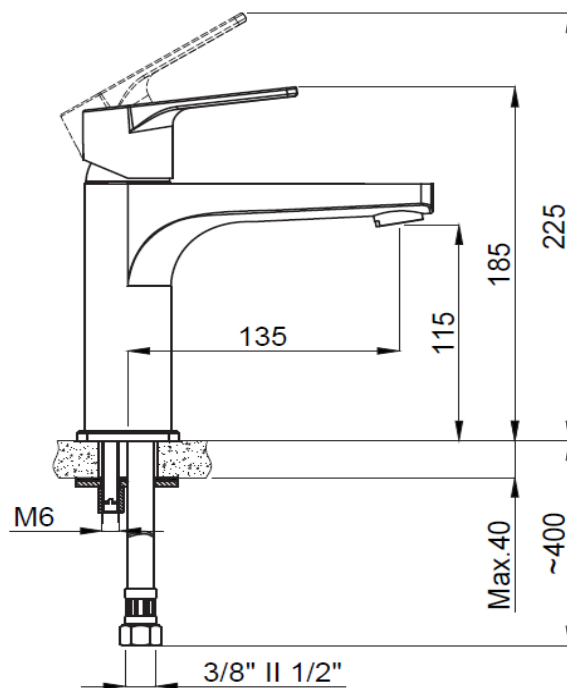

DIMENSIONAL DRAWING :

Verde UAE: Tel 02 559 8662 / P.O. Box 45557 Abu Dhabi
Website: www.verdeuae.com / Email: info@verdeuae.com

Verde reserves the right to revise the technical data as above, and is subject to change