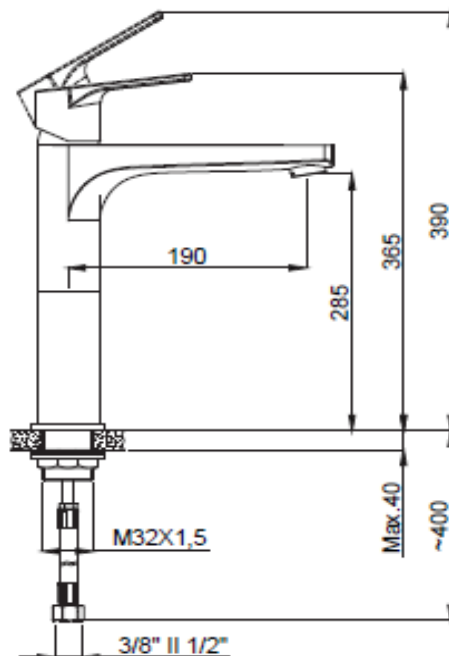

DIMENSIONAL DRAWING :

Verde UAE: Tel 02 559 8662 / P.O. Box 45557 Abu Dhabi
Website: www.verdeuae.com / Email: info@verdeuae.com

Verde reserves the right to revise the technical data as above, and is subject to change