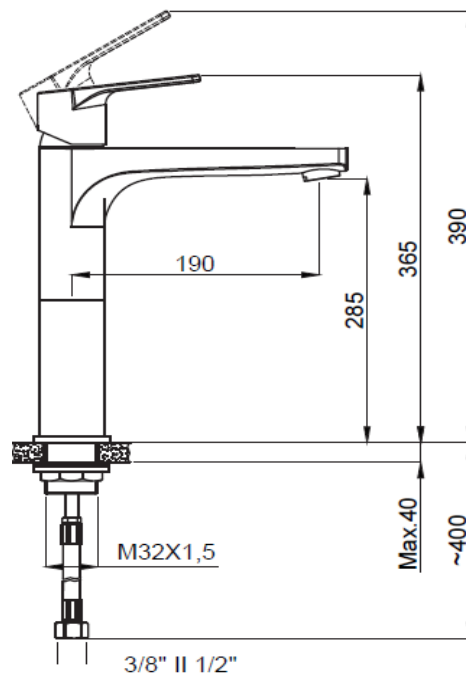

DIMENSIONAL DRAWING :

Verde UAE: Tel 02 559 8662 / P.O. Box 45557 Abu Dhabi
Website: www.verdeuae.com / Email: info@verdeuae.com

Verde reserves the right to revise the technical data as above, and is subject to change