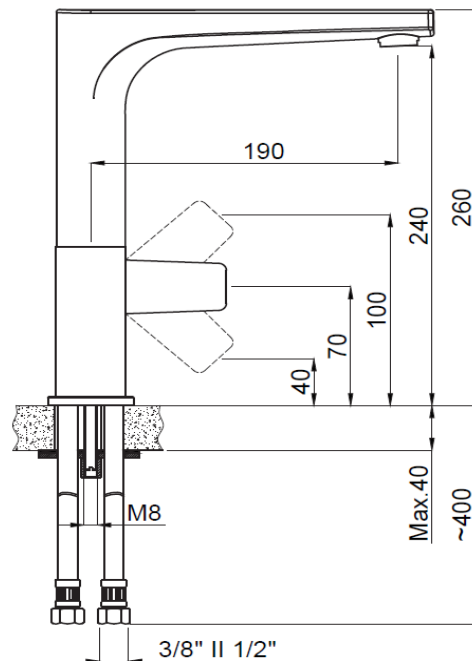

DIMENSIONAL DRAWING :

Verde UAE: Tel 02 559 8662 / P.O. Box 45557 Abu Dhabi
Website: www.verdeuae.com / Email: info@verdeuae.com

Verde reserves the right to revise the technical data as above, and is subject to change