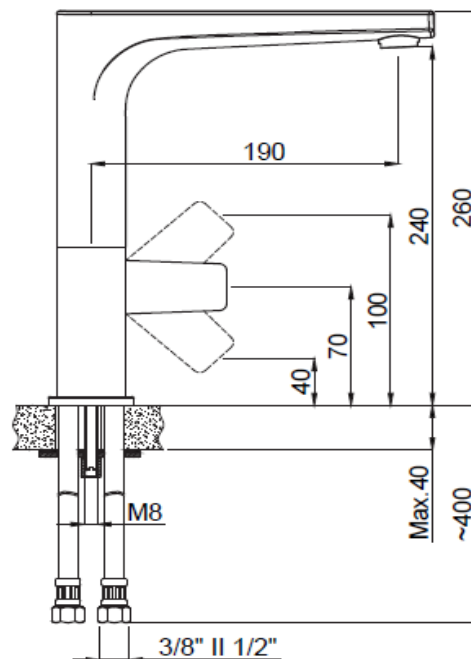

DIMENSIONAL DRAWING :

Verde UAE: Tel 02 559 8662 / P.O. Box 45557 Abu Dhabi
Website: www.verdeuae.com / Email: info@verdeuae.com

Verde reserves the right to revise the technical data as above, and is subject to change