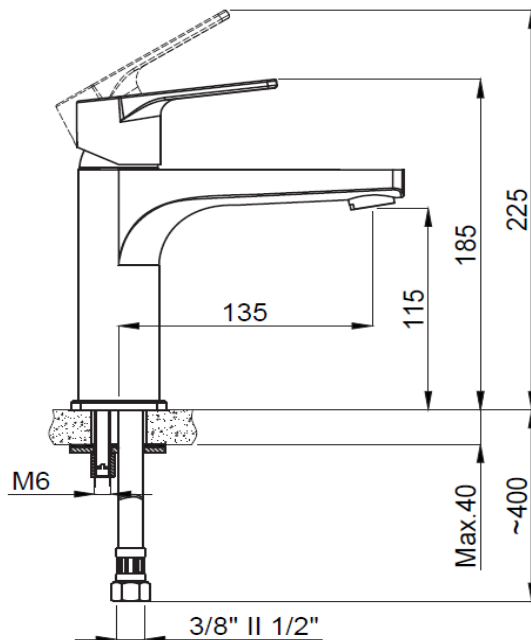

DIMENSIONAL DRAWING :

Verde UAE: Tel 02 559 8662 / P.O. Box 45557 Abu Dhabi
Website: www.verdeuae.com / Email: info@verdeuae.com

Verde reserves the right to revise the technical data as above, and is subject to change