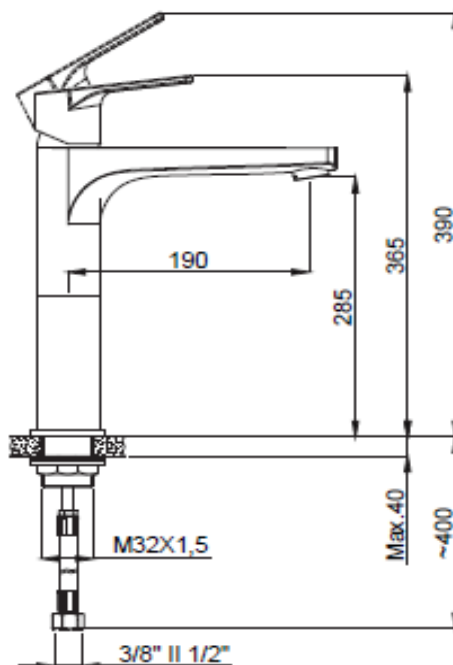

DIMENSIONAL DRAWING :

Verde UAE: Tel 02 559 8662 / P.O. Box 45557 Abu Dhabi
Website: www.verdeuae.com / Email: info@verdeuae.com

Verde reserves the right to revise the technical data as above, and is subject to change