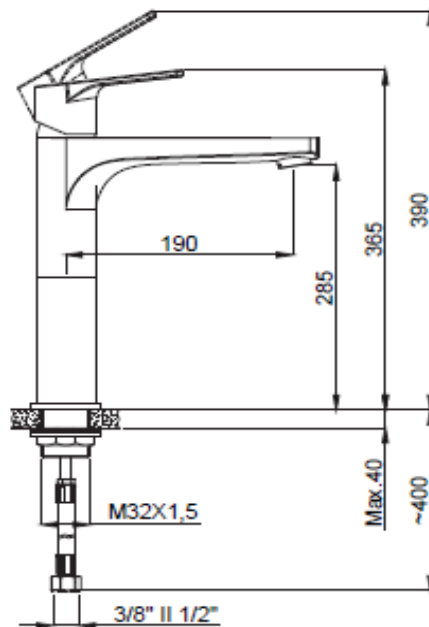

DIMENSIONAL DRAWING :