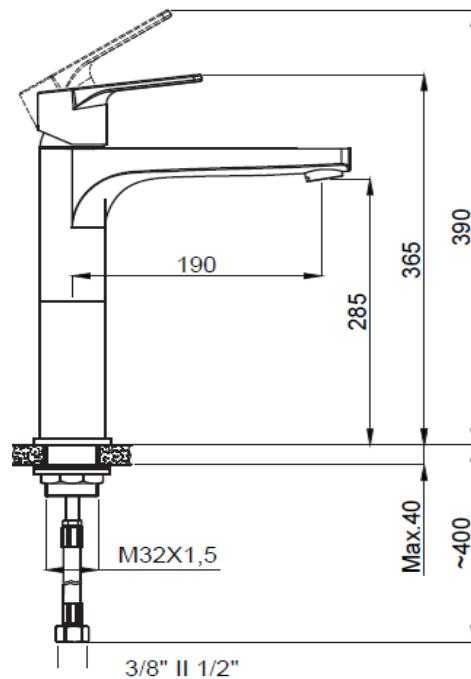

DIMENSIONAL DRAWING :

Verde UAE: Tel 02 559 8662 / P.O. Box 45557 Abu Dhabi
Website: www.verdeuae.com / Email: info@verdeuae.com

Verde reserves the right to revise the technical data as above, and is subject to change