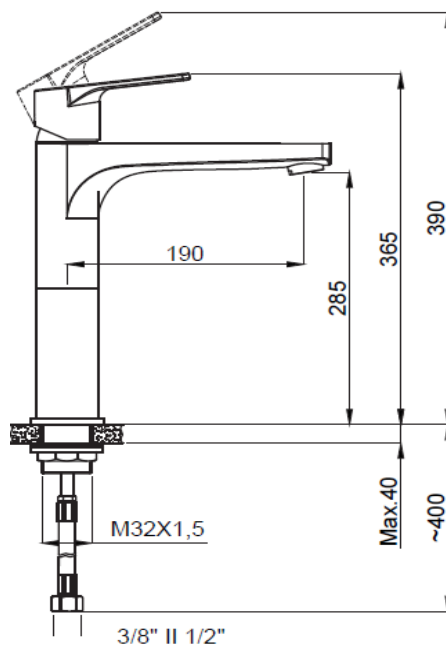

DIMENSIONAL DRAWING :

Verde UAE: Tel 02 559 8662 / P.O. Box 45557 Abu Dhabi
Website: www.verdeuae.com / Email: info@verdeuae.com

Verde reserves the right to revise the technical data as above, and is subject to change