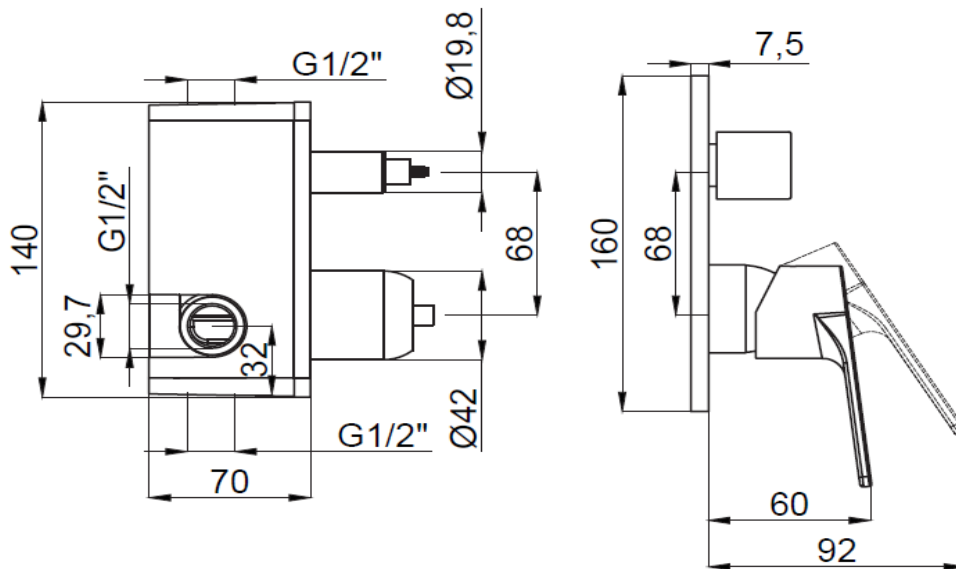

PRODUCT DESCRIPTION: Azur Bath Shower Mixer Chrome Concealed with unibox.

Product Ref Code	:	VTA 15684921
Material	:	Brass
Finish	:	Chrome Plated
Mounting Type	:	Wall Mounted
Flow Rate	:	N/A

DIMENSIONAL DRAWING :