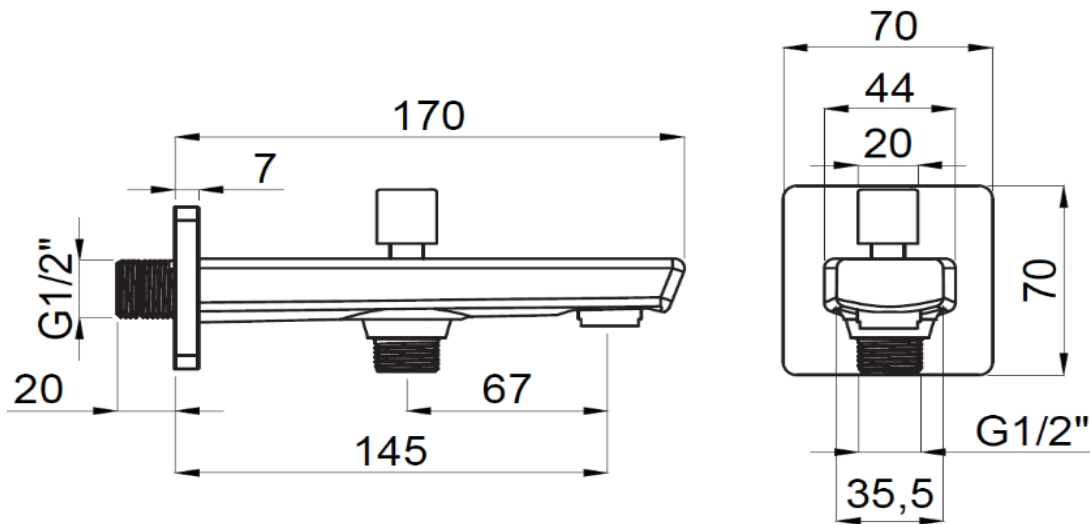

PRODUCT DESCRIPTION: Concealed Bath Spout 1/2", Gold.

Product Ref Code :	VTA 156852108
Material :	Brass
Finish :	Gold
Mounting Type :	Wall Mounted
Flow Rate :	Maximum 6ltr per minute

DIMENSIONAL DRAWING :