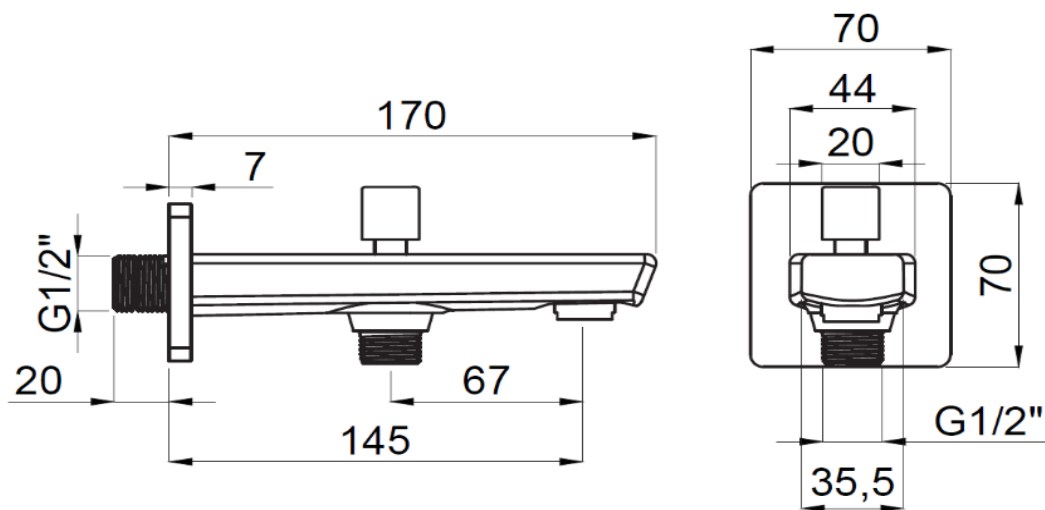

Verde UAE: Tel 02 559 8662 / P.O. Box 45557 Abu Dhabi
Website: www.verdeuae.com / Email: info@verdeuae.com

Verde reserves the right to revise the technical data as above, and is subject to change