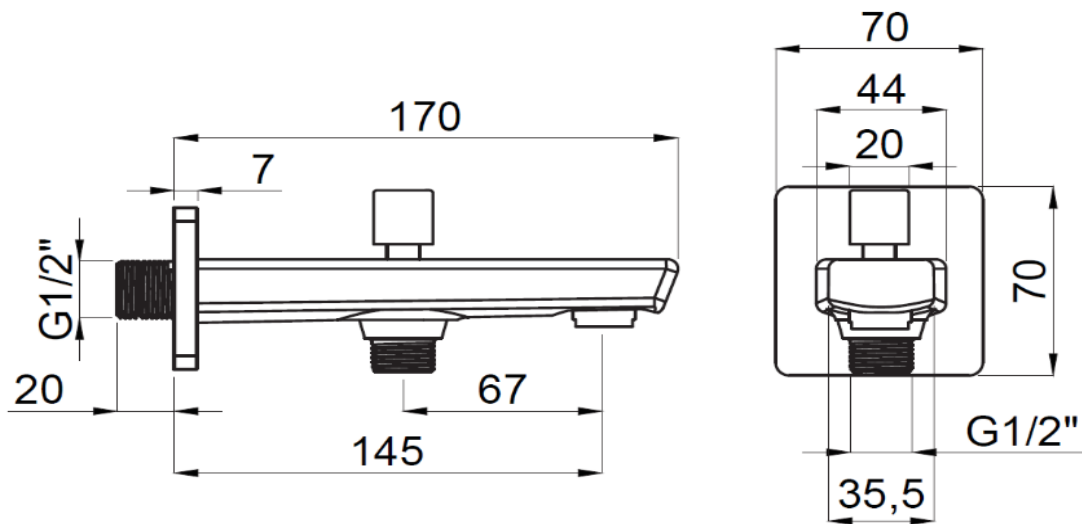

PRODUCT DESCRIPTION: Concealed Bath Spout 1/2", Black.

Product Ref Code :	VTA 156852124
Material :	Brass
Finish :	Black Matt
Mounting Type :	Wall Mounted
Flow Rate :	Maximum 6ltr per minute

DIMENSIONAL DRAWING :