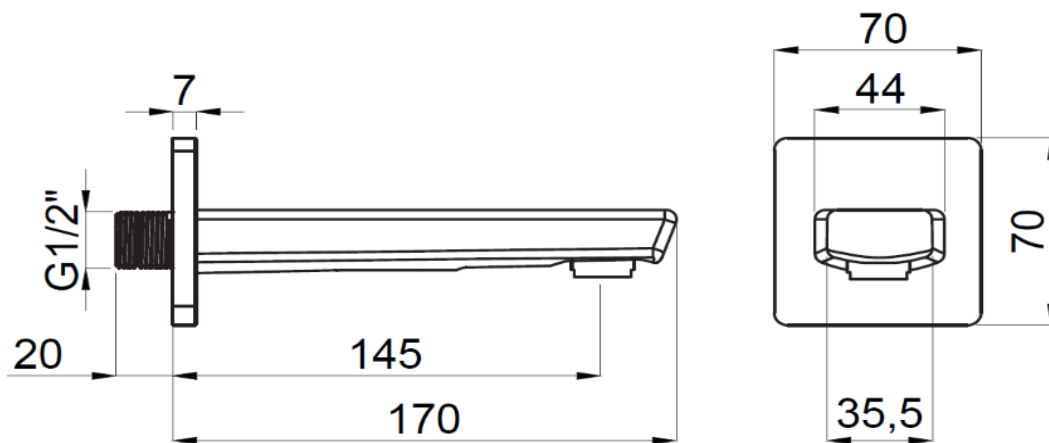

**PRODUCT DESCRIPTION:** Concealed Shower Spout 1/2", Gold.

<b>Product Ref Code :</b>	<b>VTA 156855008</b>
<b>Material :</b>	<b>Brass</b>
<b>Finish :</b>	<b>Gold</b>
<b>Mounting Type :</b>	<b>Wall Mounted</b>
<b>Flow Rate :</b>	<b>N/A</b>

**DIMENSIONAL DRAWING :**

Verde UAE: Tel 02 559 8662 / P.O. Box 45557 Abu Dhabi  
Website: [www.verdeuae.com](http://www.verdeuae.com) / Email: [info@verdeuae.com](mailto:info@verdeuae.com)

Verde reserves the right to revise the technical data as above, and is subject to change