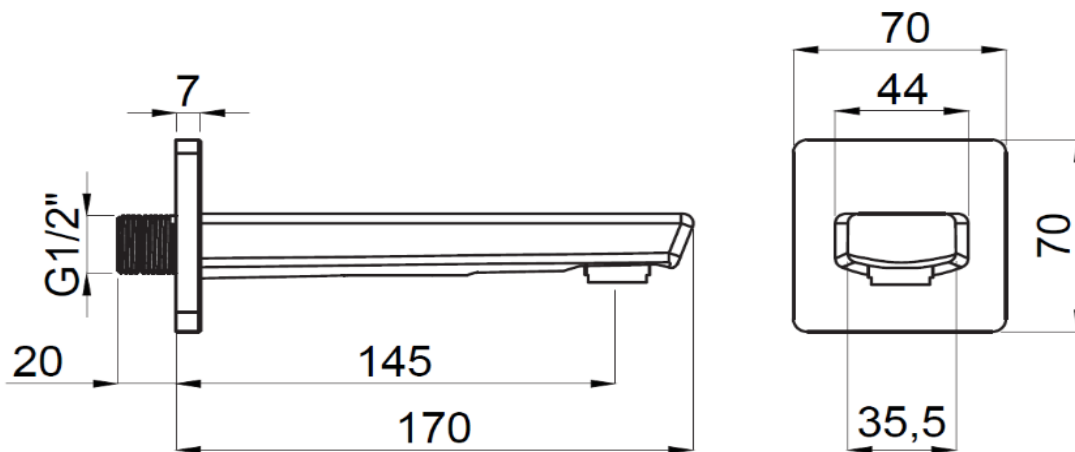

PRODUCT DESCRIPTION: Concealed Shower Spout 1/2", Chrome.

Product Ref Code	:	VTA 15685501
Material	:	Brass
Finish	:	Chrome Plated
Mounting Type	:	Wall Mounted
Flow Rate	:	Maximum 6ltr per minute

DIMENSIONAL DRAWING :