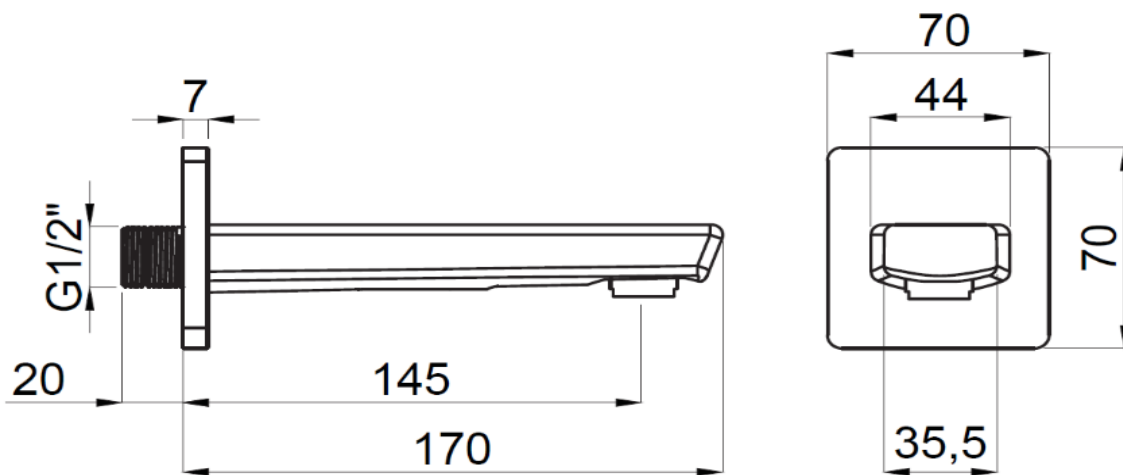

PRODUCT DESCRIPTION: Concealed Shower Spout 1/2", Black.

Product Ref Code :	VTA 156855024
Material :	Brass
Finish :	Black Matt
Mounting Type :	Wall Mounted
Flow Rate :	Maximum 6ltr per minute

DIMENSIONAL DRAWING :