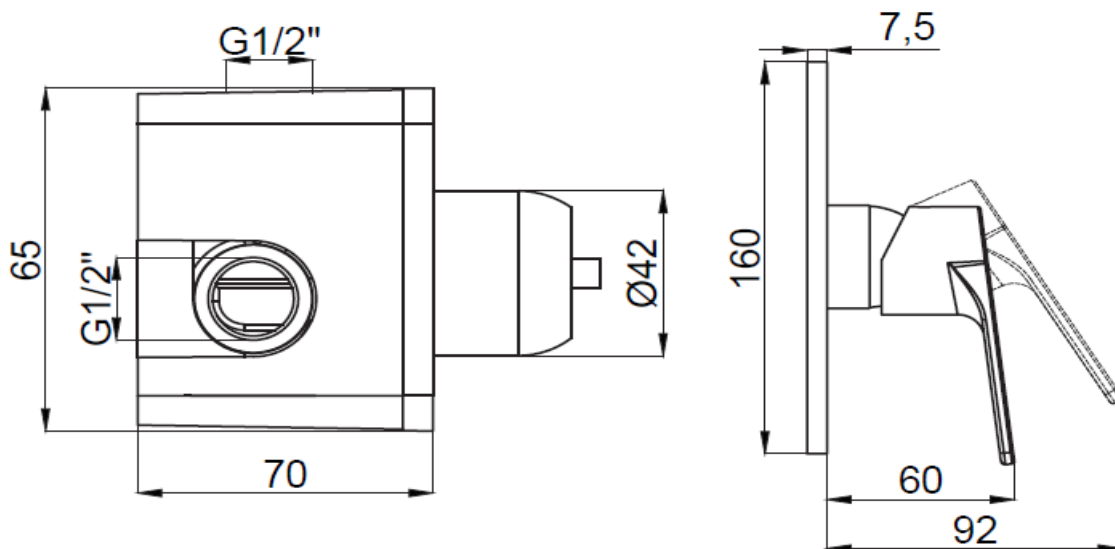

PRODUCT DESCRIPTION: Azur Gold Shower Mixer Concealed with unibox.

Product Ref Code :	VTA 156858008
Material :	Brass
Finish :	Gold
Mounting Type :	Wall Mounted
Flow Rate :	N/A

DIMENSIONAL DRAWING :

Verde UAE: Tel 02 559 8662 / P.O. Box 45557 Abu Dhabi
Website: www.verdeuae.com / Email: info@verdeuae.com