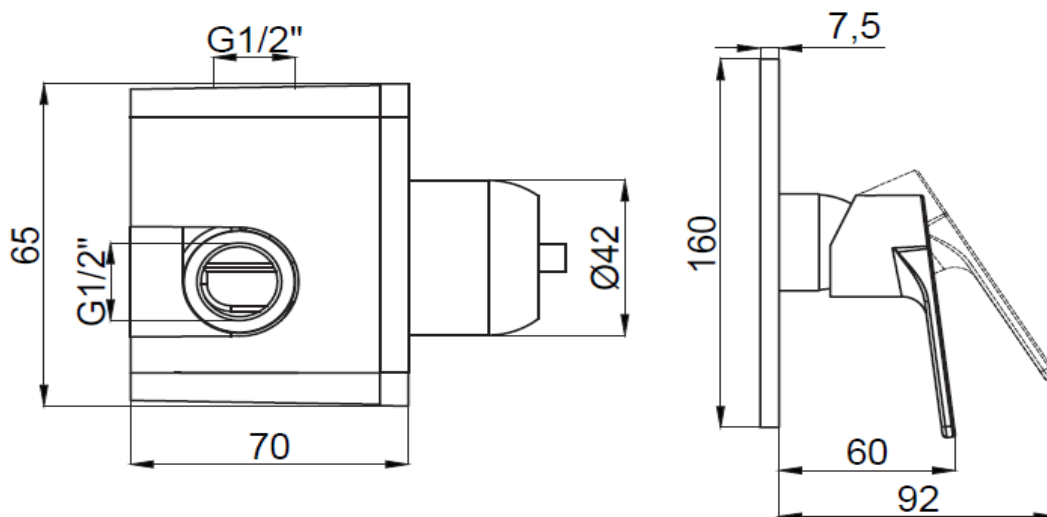

Product Ref Code	:	VTA 156858024
Material	:	Brass
Finish	:	Black Matt
Mounting Type	:	Wall Mounted
Flow Rate	:	N/A

DIMENSIONAL DRAWING :