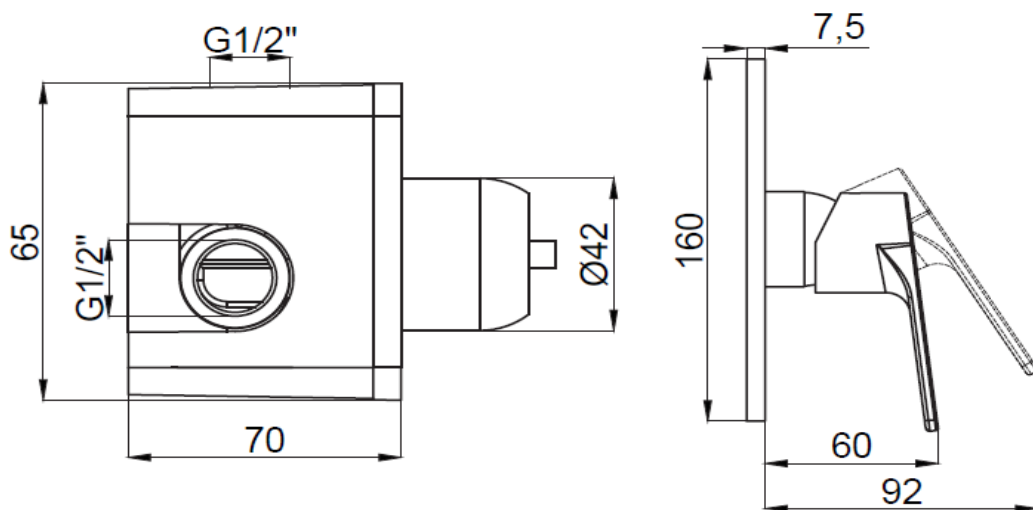

PRODUCT DESCRIPTION: Azur Shower Mixer Chrome Concealed with unibox.

Product Ref Code	:	VTA 15685811
Material	:	Brass
Finish	:	Chrome Plated
Mounting Type	:	Wall Mounted
Flow Rate	:	N/A

DIMENSIONAL DRAWING :