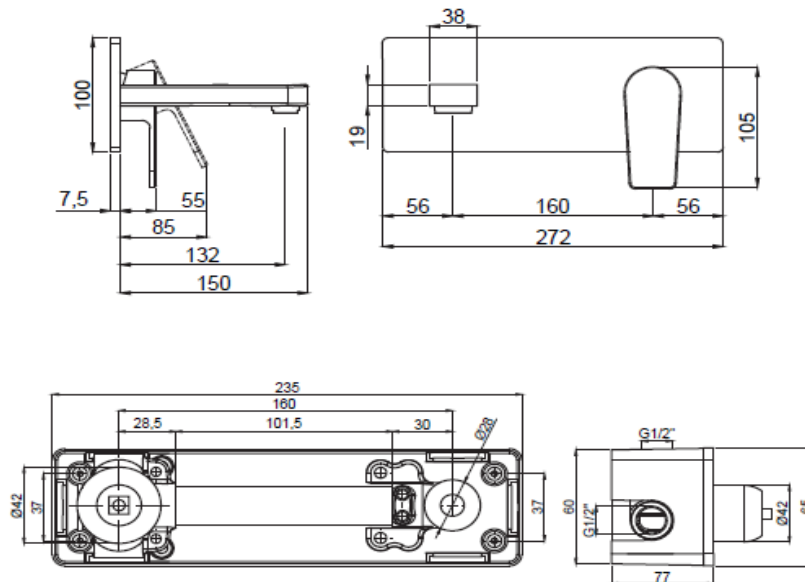

Verde UAE: Tel 02 559 8662 / P.O. Box 45557 Abu Dhabi
Website: www.verdeuae.com / Email: info@verdeuae.com

Verde reserves the right to revise the technical data as above, and is subject to change