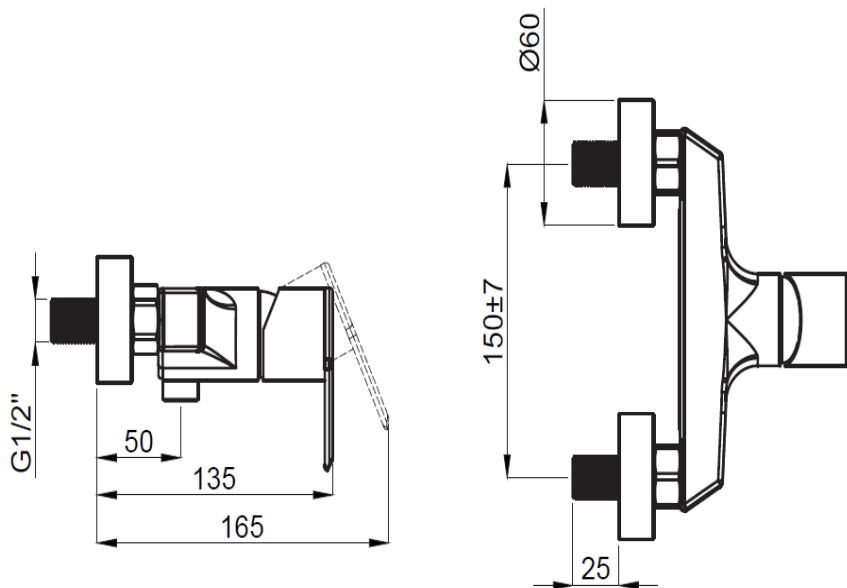

**PRODUCT DESCRIPTION: Star Shower Mixer Chrome.**

<b>Product Ref Code :</b>	<b>VTA 15710611</b>
<b>Material :</b>	<b>Brass</b>
<b>Finish :</b>	<b>Chrome Plated</b>
<b>Mounting Type :</b>	<b>Wall Mounted</b>
<b>Flow Rate :</b>	<b>N/A</b>

**DIMENSIONAL DRAWING :**

Verde UAE: Tel 02 559 8662 / P.O. Box 45557 Abu Dhabi  
Website: [www.verdeuae.com](http://www.verdeuae.com) / Email: [info@verdeuae.com](mailto:info@verdeuae.com)

Verde reserves the right to revise the technical data as above, and is subject to change