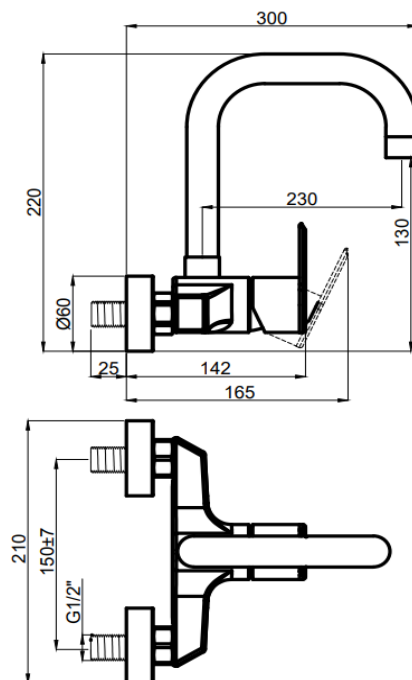

DIMENSIONAL DRAWING :

Verde UAE: Tel 02 559 8662 / P.O. Box 45557 Abu Dhabi
Website: www.verdeuae.com / Email: info@verdeuae.com

Verde reserves the right to revise the technical data as above, and is subject to change