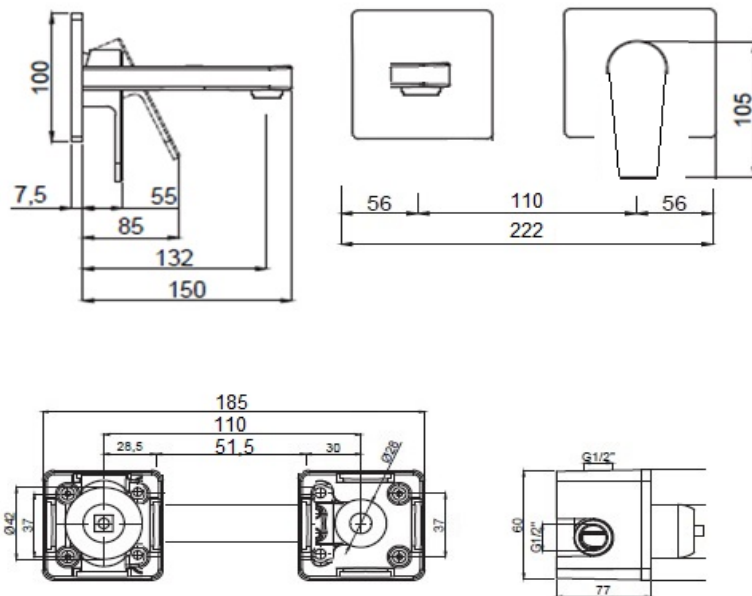

**PRODUCT DESCRIPTION:** Star Basin Mixer Chrome Concealed Wall Mounted with clic waste.

<b>Product Ref Code :</b>	<b>VTA 15711901</b>
<b>Material :</b>	<b>Brass</b>
<b>Finish :</b>	<b>Chrome Plated</b>
<b>Mounting Type :</b>	<b>Wall Mounted</b>
<b>Flow Rate :</b>	<b>Maximum 6ltr per minute</b>

**DIMENSIONAL DRAWING :**

Verde UAE: Tel 02 559 8662 / P.O. Box 45557 Abu Dhabi  
Website: [www.verdeuae.com](http://www.verdeuae.com) / Email: [info@verdeuae.com](mailto:info@verdeuae.com)

Verde reserves the right to revise the technical data as above, and is subject to change