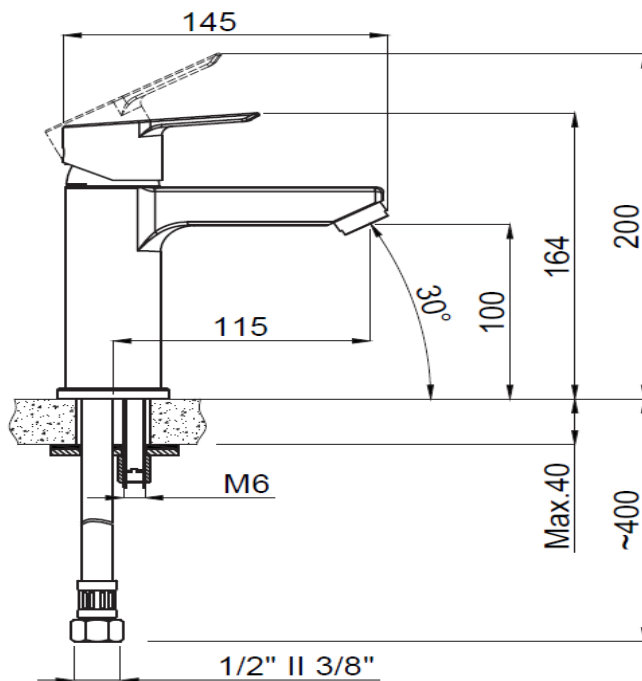

Product Ref Code :	VTA 15714301
Material :	Brass
Finish :	Chrome Plated
Mounting Type :	Deck Mounted
Flow Rate :	Maximum 6ltr per minute

DIMENSIONAL DRAWING :