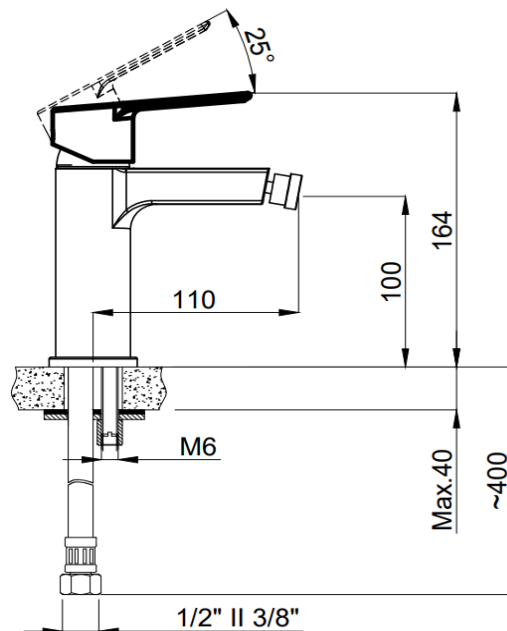

DIMENSIONAL DRAWING :