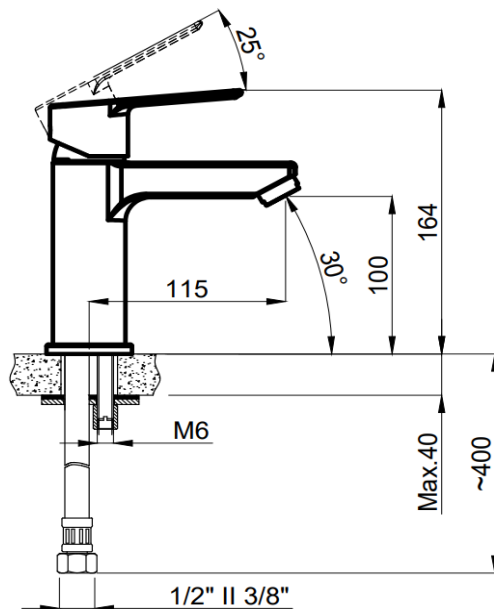

Verde UAE: Tel 02 559 8662 / P.O. Box 45557 Abu Dhabi
Website: www.verdeuae.com / Email: info@verdeuae.com

Verde reserves the right to revise the technical data as above, and is subject to change